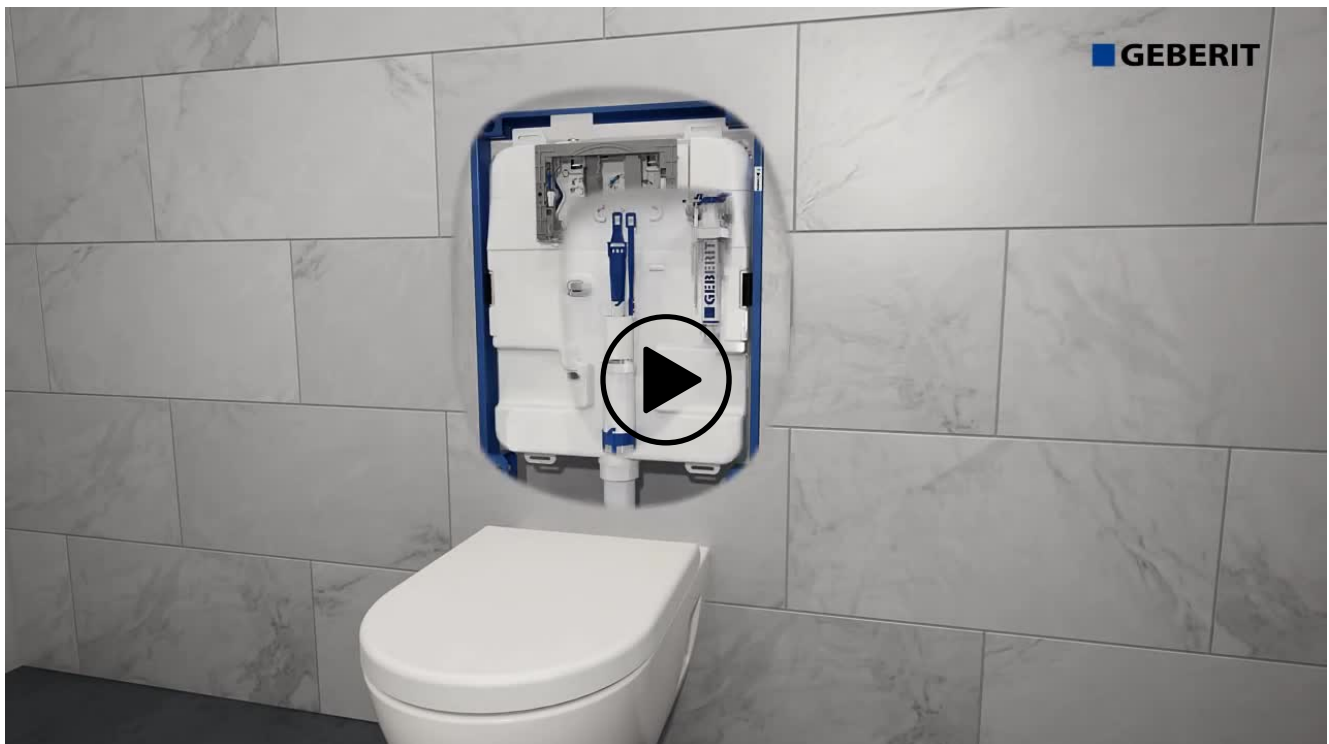

Videos

Installation video for the service of Geberit inlet and outlet valve

Links

→ [Geberit Concealed Cisterns (/products/cisterns-buttons/geberit-concealed-cisterns/)](/products/cisterns-buttons/geberit-concealed-cisterns/)

Downloads