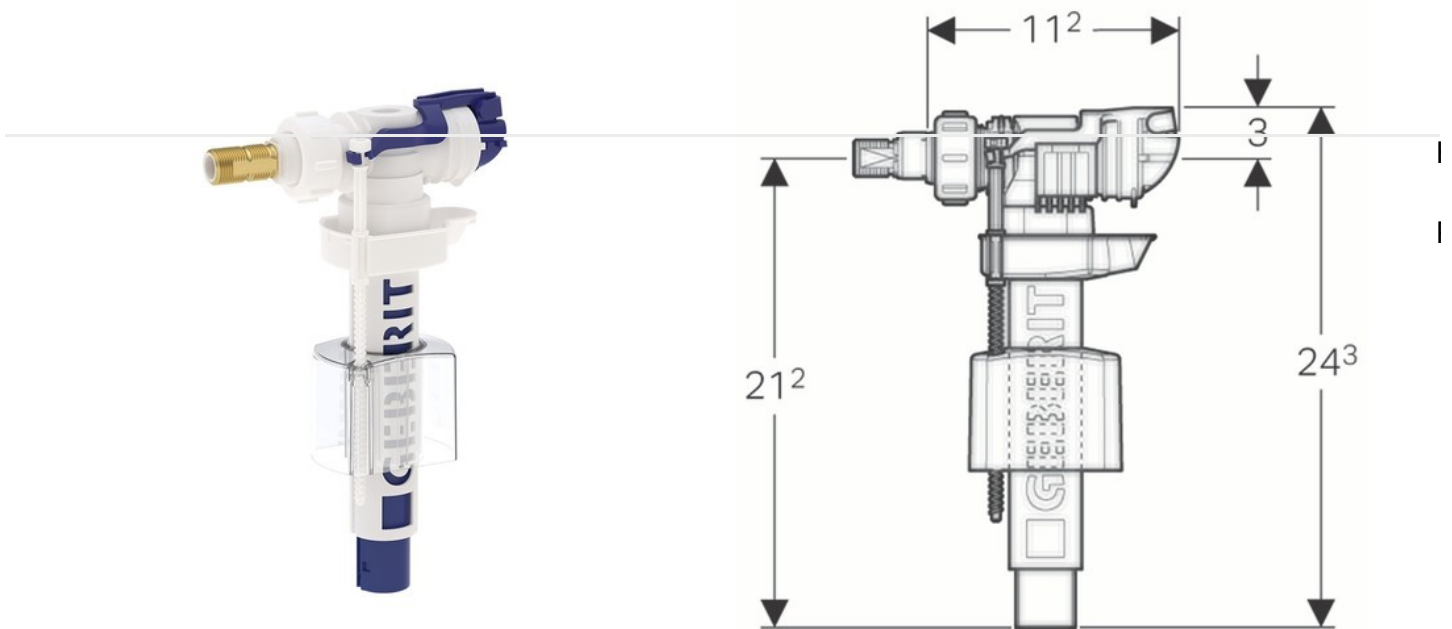

For every older Geberit concealed cistern manufactured since 1964, there is a suitable conversion set for converting from a single flush to a stop-and-go flush or dual flush (1978 and newer).

Save water immediately

Back/Side inlet valve 3/8" short nipple Brass

Back/Side inlet valve 3/8" long nipple Brass

Back/Side inlet valve 3/8" with flex hose also for concealed cisterns

Old style replacement inlet valve kit

Article number

222.012.00.1

222.011.00.1

222.026.00.1

222.013.00.1

222.018.00.1

<http://.../local-media/pages/impuls380-inlet.jpg?width=1170>

<http://.../local-media/pages/impuls380-inlet-drawing-website.jpg?width=1170>

Videos

Installation video for the service of Geberit inlet and outlet valve

Links

→ [Geberit Concealed Cisterns \(/products/cisterns-buttons/geberit-concealed-cisterns/\)](/products/cisterns-buttons/geberit-concealed-cisterns/)