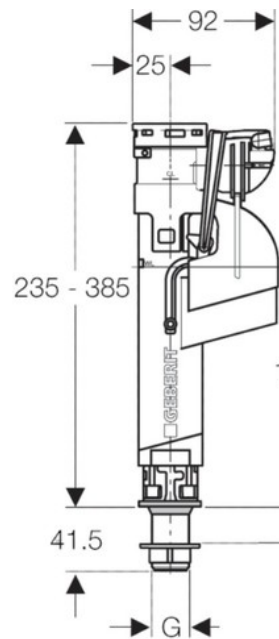

[Outlet valves](#)

FORS inlet valve

Description

Bottom inlet valve 1/2" 10-1000Kpa

Bottom inlet valve 3/8" 10-1000Kpa

Article numb

222.100.00.1

222.101.00.1

[\(../..../local-media/pages/fors-inlet-valve.jpg?width=1170\)](#)

[\(../..../local-media/pages/fors-l-drawing-website.jpg?width=1170\)](#)

Impuls380 Inlet valve

Description

Back/Side inlet valve 1/2" with back nut

Back/Side inlet valve 3/8" short nipple Brass

Back/Side inlet valve 3/8" long nipple Brass

Back/Side inlet valve 3/8" with flex hose also for concealed cisterns

Old style replacement inlet valve kit

Article number