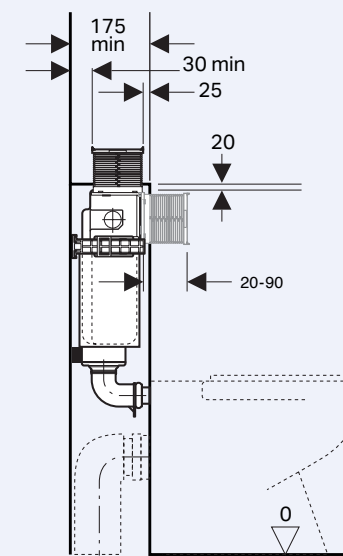

For top press min. 205mm hob required with the Sigma Adapter.

2 Choose your pan type:

Wall faced floor standing pan

Min hob depth for top press: 205mm
Min hob depth for front press: 175mm

- Under counter cistern
- 110.206.00.1 (3 star)
 - 110.208.00.1 (4 star)

Wall hung pan

Min hob depth for top press: 205mm
Min hob depth for front press: 175mm

- Under counter cistern
- 111.262.00.1 (3 star)
 - 111.263.00.1 (4 star)

3 Choose your cistern:

Kappa under counter for wall faced / floor standing pans