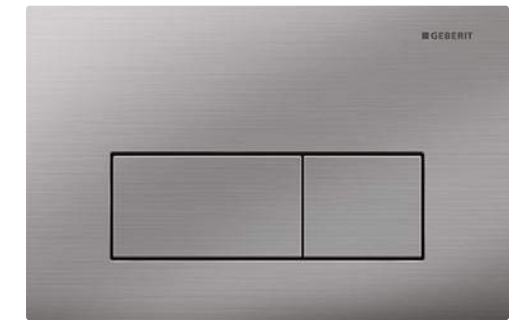

Kappa

Under counter concealed cisterns

Clean geometric, round and elliptical buttons along with modern finishes in chrome and stainless steel deliver design options for a contemporary bathroom.

Kappa50.

Seamlessly integrates into the modern style of a bathroom providing symmetry and interest.