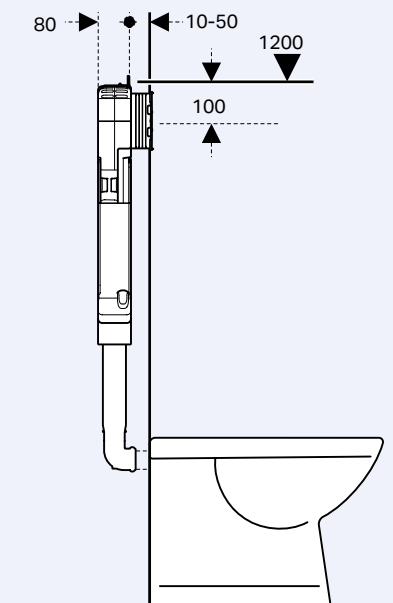

2 Choose your pan type:

Wall faced floor standing pan

Inwall concealed cistern

- 109.794.00.1 (3 star)
- 109.795.00.1 (4 star)

Wall hung pan

Inwall concealed cistern

- 111.697.00.1 (3 star)
- 111.698.00.1 (4 star)

3 Choose your cistern:

Sigma8 concealed cistern for wall faced / floor standing pan

Sigma8 concealed cistern with frame for wall hung pan

INSTALLATION REQUIREMENTS:

Sigma inwall concealed cisterns are installed behind the wall in the bathroom. Refer to installation instructions for details.
*Refer to pan specifications.