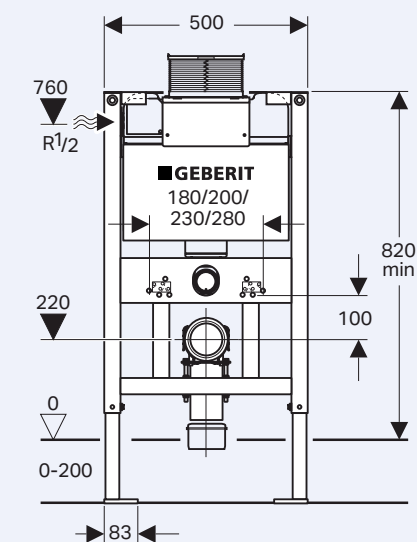

Kappa under counter concealed cistern with frame for wall hung pan

INSTALLATION REQUIREMENTS:

Cistern can not be serviced via remote button. Separate access required for servicing, buttons can be installed up to two metres from the cistern. Refer to installation instructions for more details. *Refer to pan specifications.