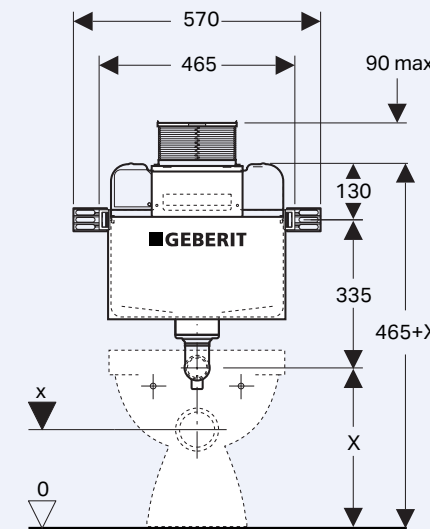

For top press min. 205mm hob required with the Sigma Adapter.

2 Choose your pan type:

Wall faced floor standing pan

Min hob depth for top press: 205mm
Min hob depth for front press: 175mm

- Under counter cistern
- 110.206.00.1 (3 star)
 - 110.208.00.1 (4 star)

Wall hung pan

Min hob depth for top press: 205mm
Min hob depth for front press: 175mm

- Under counter cistern
- 111.262.00.1 (3 star)
 - 111.263.00.1 (4 star)

3 Choose your cistern:

Kappa under counter for wall faced / floor standing pans