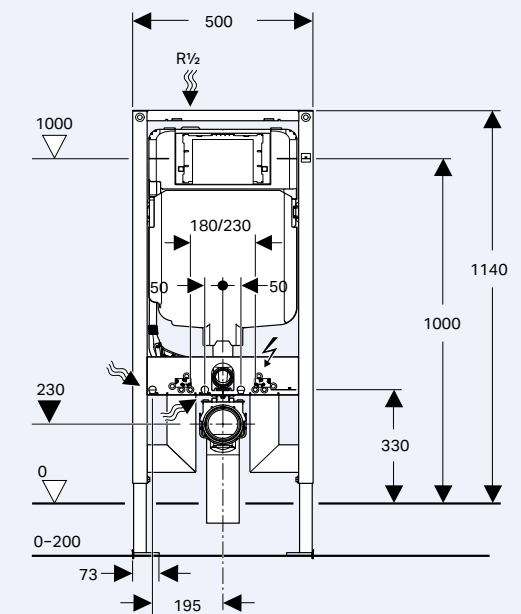

- Sigma round
- Sigma square
- Kappa round

3 Choose your installation location and cistern:

Sigma inwall/ in ceiling/ induct concealed cistern for wall faced / floor standing pan

Sigma inwall concealed cistern with frame for wall hung pan