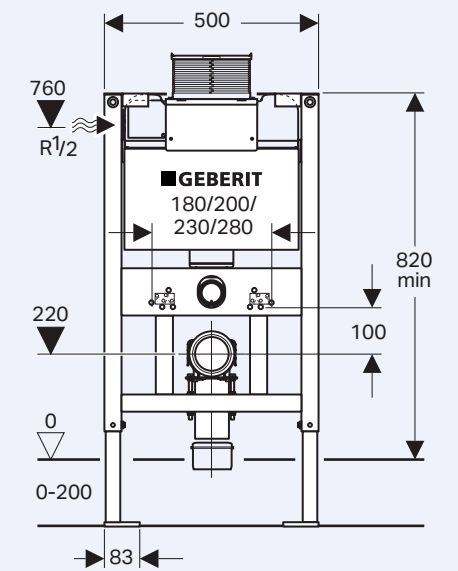

Kappa under counter with frame for wall hung pan

INSTALLATION REQUIREMENTS:

Kappa under counter concealed cisterns are ideal for under window in vanity low height installations. The button can be located for top or front press. Refer to installation instructions for more details. *Refer to pan specifications.