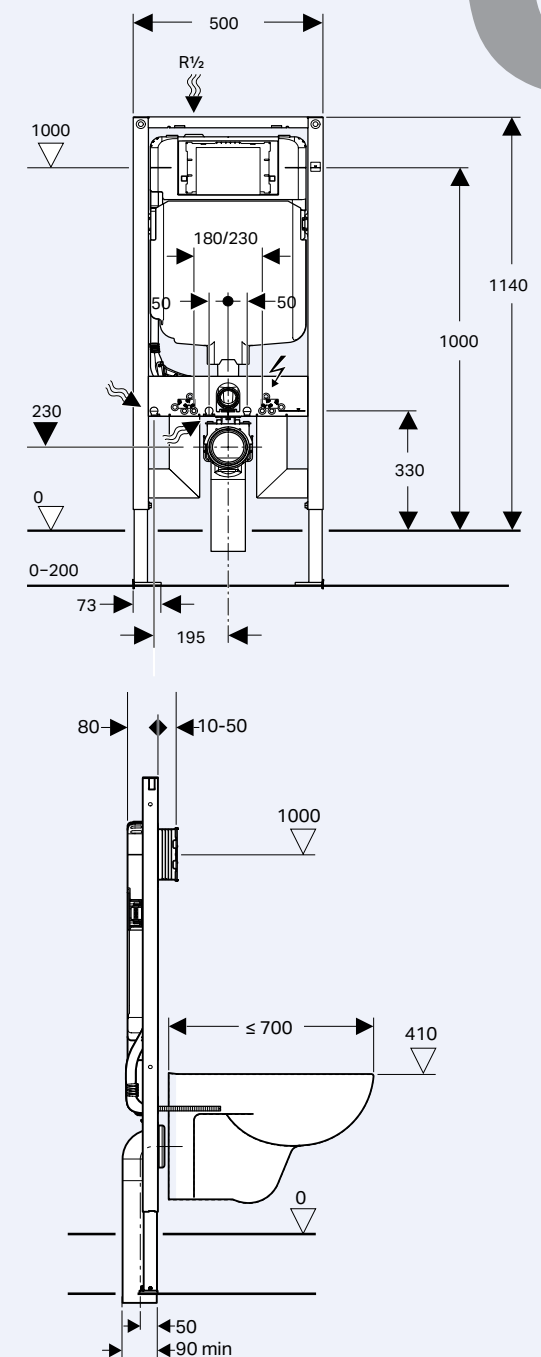

Sigma8 concealed cistern with frame for wall hung pan

INSTALLATION REQUIREMENTS:

Sigma inwall concealed cisterns are installed behind the wall in the bathroom. Refer to installation instructions for details.
*Refer to pan specifications.