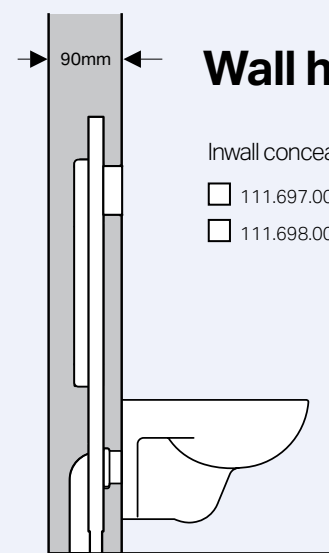

Sigma20

246mm W x 164mm H
Button depth: 12mm D

- Matt/chrome/matt chrome 115.882.KN.1
- White/matt/matt chrome 115.882.KL.1
- White/bright chrome/white 115.882.KJ.1
- White/gold plated/white 115.882.KK.1
- Black/bright chrome/black 115.882.KM.1
- Brushed/chrome/brushed stainless steel 115.889.SN.1
- Chrome/matt/chrome 115.882.KH.1

2 Choose your pan type:

Wall faced floor standing pan

Inwall concealed cistern

- 109.794.00.1 (3 star)
- 109.795.00.1 (4 star)

Wall hung pan

Inwall concealed cistern

- 111.697.00.1 (3 star)
- 111.698.00.1 (4 star)

3 Choose your cistern:

Sigma8 concealed cistern for wall faced / floor standing pan

Sigma8 concealed cistern with frame for wall hung pan

INSTALLATION REQUIREMENTS:

Sigma inwall concealed cisterns are installed behind the wall in the bathroom. Refer to installation instructions for details.
*Refer to pan specifications.