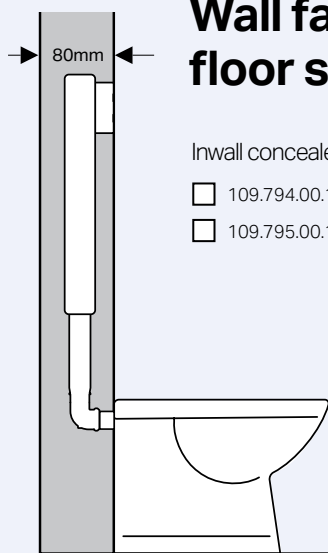

Sigma20

246mm W x 164mm H
Button depth: 12mm D

- Matt/chrome/matt chrome 115.882.KN.1
- White/matt/matt chrome 115.882.KL.1
- White/bright chrome/white 115.882.KJ.1
- White/gold plated/white 115.882.KK.1
- Black/bright chrome/black 115.882.KM.1
- Brushed/chrome/brushed stainless steel 115.889.SN.1
- Chrome/matt/chrome 115.882.KH.1

2 Choose your pan type:

Wall faced floor standing pan

Inwall concealed cistern

- 109.794.00.1 (3 star)
- 109.795.00.1 (4 star)

Wall hung pan

Inwall concealed cistern

- 111.697.00.1 (3 star)
- 111.698.00.1 (4 star)