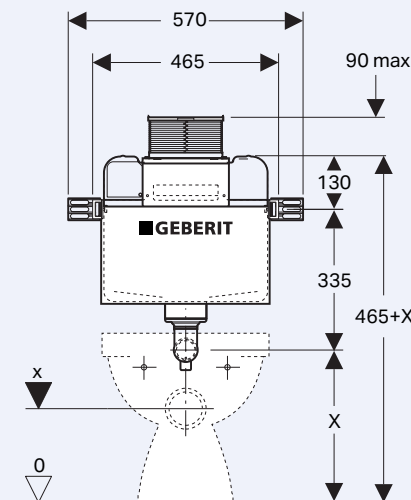

Kappa under counter concealed cistern for back to wall/ floor standing pan