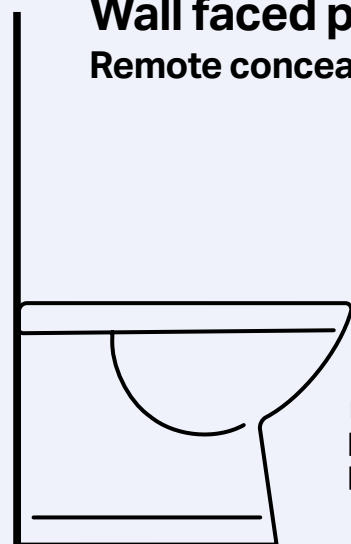

2 Choose your pan type:

Wall faced pan Remote concealed cistern

- Under counter installation
  - ☐ 110.262.00.1 (3 star)
  - ☐ 110.263.00.1 (4 star)
- Inwall installation
  - ☐ 109.794.00.1 (3 star)
  - ☐ 109.795.00.1 (4 star)
- In ceiling/ in duct installation
  - ☐ 109.794.00.1 (3 Star) + chair bracket
  - ☐ 109.795.00.1 (4 Star) + chair bracket