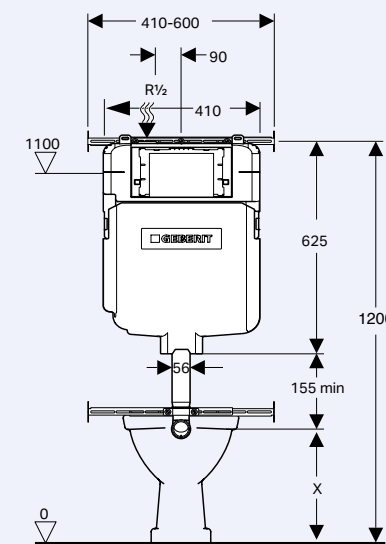

- Sigma round
- Sigma square
- Kappa round

3 Choose your installation location and cistern:

Sigma inwall/ in ceiling/ induct concealed cistern for wall faced / floor standing pan

Sigma inwall concealed cistern with frame for wall hung pan