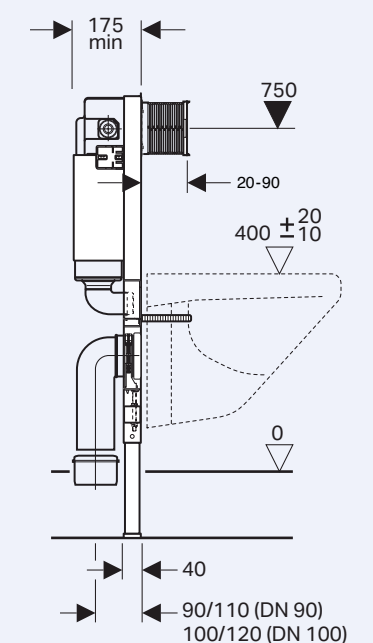

Kappa under counter with frame for wall hung pan

INSTALLATION REQUIREMENTS:

Kappa under counter concealed cisterns are ideal for under window in vanity low height installations. The button can be located for top or front press. Refer to installation instructions for more details. *Refer to pan specifications.