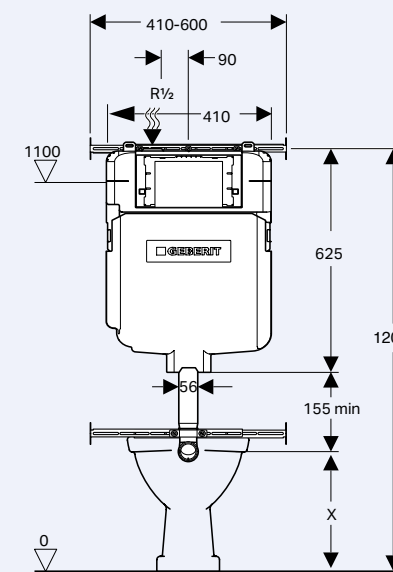

3 Choose your cistern:

Sigma8 concealed cistern for wall faced / floor standing pan