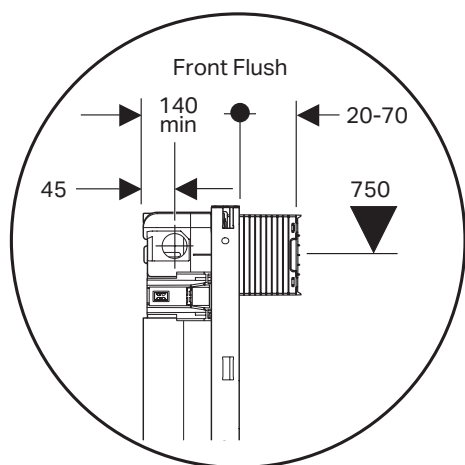

## Omega – under counter Wall hung pans concealed cistern

1842019