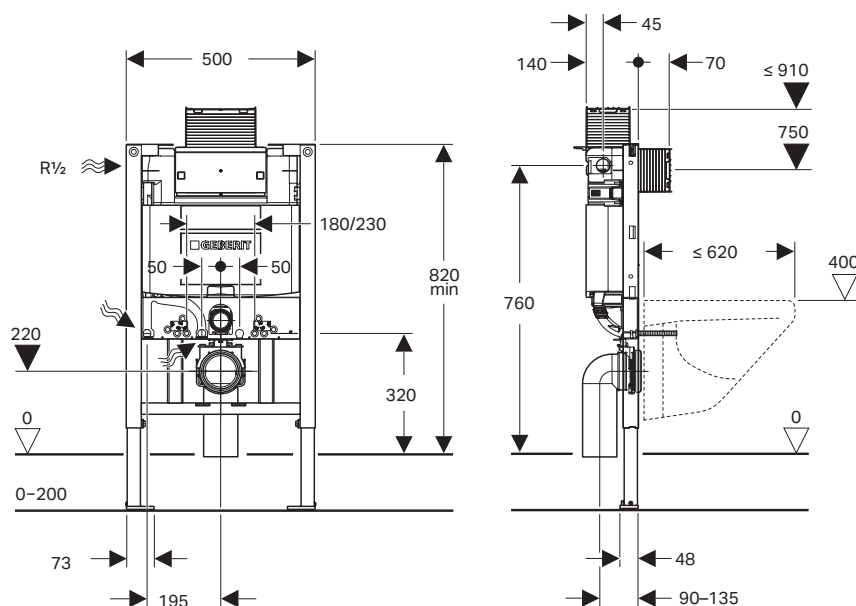

## Omega – under counter Wall hung pans concealed cistern

1842019