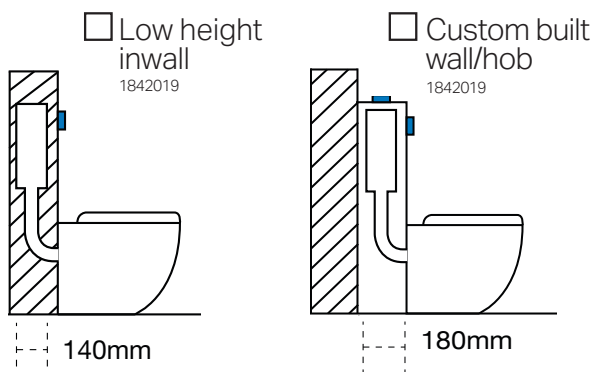

RANGE:

Omega

INSTALLATION REQUIREMENTS:

For under counter or low height concealed cistern installations

Designed for smaller bathroom spaces, Omega concealed cisterns, with their low height construction can comfortably fit under counters, wherever space is at a premium. Geberit Omega cisterns are compatible with all Omega buttons. Geberit's heritage of Swiss precision craftsmanship and engineering excellence ensures that the technology behind the wall will continue to operate for the life of the bathroom.

Step 1: Choose your button

Omega60

184mm W x 114mm H

- ☐ Brushed chrome metal
  1811555
- ☐ White glass
  1811553
- ☐ Black glass
  1811554

Omega60 requires minimum 30mm wall thickness.

Omega20

212mm W x 142mm H

- ☐ Chrome/satin/chrome
  1811552
- ☐ Satin/chrome/satin
  1811551
- ☐ White/chrome/white
  1811549
- ☐ Black/chrome/black
  1811550

Step 2: Choose your pan type and installation

Wall hung pans concealed cistern

Back to wall pans concealed cistern