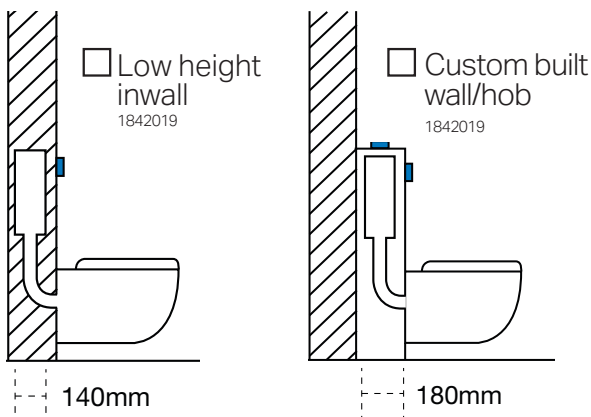

European engineered. Manufactured in Germany.

Up to 15 years warranty and spare parts availability of 25 years. Suits all major brands of toilet pans.
Complete peace of mind behind the wall, for the life of the bathroom.

Sigma8 concealed cisterns

Suits: Sigma round remote and
Sigma square remote buttons.

Inwall/ceiling/duct installation.

Mechanical operation, front press.

WELS 4star

Average flush volume 3.1L

Converts to pneumatic or electronic.

For cistern specifications see
Sigma specifications page.

Omega – low height concealed cisterns

Suits: Omega square remote buttons.

Under counter low height installation.

Mechanical operation, front/top press.

WELS 4star

Average flush volume 3.1L

Converts to pneumatic.

For cistern specifications see
Omega specifications page.

Step 2 – Omega: For Omega square remote buttons choose a pan type and installation below.

Wall Hung Pans concealed cistern

Back to Wall Pans concealed cistern