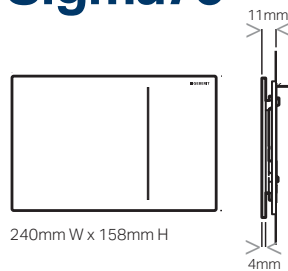

RANGE:

Sigma

INSTALLATION REQUIREMENTS:

For inwall concealed cistern installations

Sigma inwall concealed cisterns are installed behind the wall in the bathroom.

The one piece blow moulded tank is pressure tested at the factory to ensure peace of mind behind the wall – for the life of the bathroom.

Step 1: Choose your button

Sigma80

- ☐ Reflective glass 1811579
- ☐ Black glass 1811578
- ☐ Electronic installation set (mandatory) 9504026

Sigma70

- ☐ Stainless steel brushed 1811559
- ☐ White glass 1811560
- ☐ Black glass 1811561
- ☐ Matt black metal 1811575

Sigma50

- ☐ Brushed nickel 1811571
- ☐ Bright chrome 9504025
- ☐ Brushed chrome 9504024
- ☐ Gun metal 1811572
- ☐ White /akril 1801114
- ☐ Rose gold 1811569
- ☐ Silver /akril 1801119
- ☐ Black /akril 1811115
- ☐ Matt black /akril 9504429
- ☐ Matt black metal 1811570

Sigma01

- ☐ Satin chrome 9504017
- ☐ Bright chrome 9504016
- ☐ White 9504015
- ☐ Black 9504018

Step 2: Choose your pan type and installation