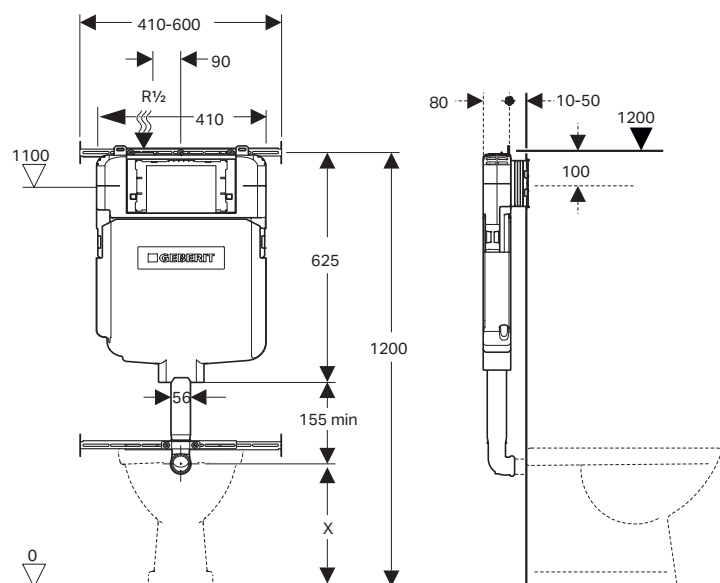

Sigma8 Back to wall pans concealed cistern

1842013