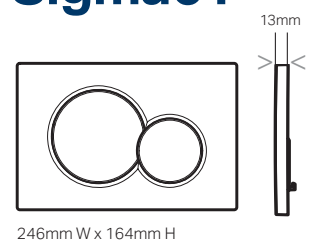

RANGE:

Sigma

INSTALLATION REQUIREMENTS:

For inwall concealed cistern installations

Sigma inwall concealed cisterns are installed behind the wall in the bathroom.

The one piece blow moulded tank is pressure tested at the factory to ensure peace of mind behind the wall – for the life of the bathroom.

Step 1: Choose your button

Sigma80

- ☐ Reflective glass 1811579
- ☐ Black glass 1811578
- ☐ Electronic installation set (mandatory) 9504026

Sigma70

- ☐ Stainless steel brushed 1811559
- ☐ White glass 1811560
- ☐ Black glass 1811561
- ☐ Matt black metal 1811575

Sigma50

- ☐ Brushed nickel 1811571
- ☐ Bright chrome 9504025
- ☐ Brushed chrome 9504024
- ☐ Gun metal 1811572
- ☐ White /akril 1801114
- ☐ Rose gold 1811569
- ☐ Silver /akril 1801119
- ☐ Black /akril 1811115
- ☐ Matt black /akril 9504429
- ☐ Matt black metal 1811570

Sigma01

- ☐ Satin chrome 9504017
- ☐ Bright chrome 9504016
- ☐ White 9504015
- ☐ Black 9504018

Step 2: Choose your pan type and installation