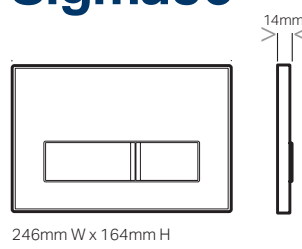

RANGE:

Sigma

INSTALLATION REQUIREMENTS:

For inwall concealed cistern installations

Sigma inwall concealed cisterns are installed behind the wall in the bathroom.

The one piece blow moulded tank is pressure tested at the factory to ensure peace of mind behind the wall – for the life of the bathroom.

Step 1: Choose your button

Sigma80

- ☐ Reflective glass 1811579
- ☐ Black glass 1811578
- ☐ Electronic installation set (mandatory) 9504026

Sigma70

- ☐ Stainless steel brushed 1811559
- ☐ White glass 1811560
- ☐ Black glass 1811561
- ☐ Matt black metal 1811575

Sigma50

- ☐ Brushed nickel 1811571
- ☐ Bright chrome 9504025
- ☐ Brushed chrome 9504024
- ☐ Gun metal 1811572
- ☐ White /akril 1801114
- ☐ Rose gold 1811569
- ☐ Silver /akril 1801119
- ☐ Black /akril 1811115
- ☐ Matt black /akril 9504429
- ☐ Matt black metal 1811570

Sigma01

- ☐ Satin chrome 9504017
- ☐ Bright chrome 9504016
- ☐ White 9504015
- ☐ Black 9504018

Step 2: Choose your pan type and installation