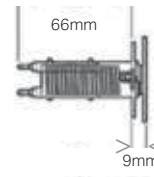

Square Remote

112mm W x 50mm H

Sigma square remote
Compatible with Sigma inwall/ceiling/duct concealed cistern installations.

- ☐ Brushed stainless steel metal
  1811565
- ☐ White glass
  1811566
- ☐ Black glass
  1811567

Omega square remote
Compatible with Omega under counter low height concealed cistern installations.

- ☐ Brushed stainless steel metal
  1811556
- ☐ White glass
  1811557
- ☐ Black glass
  1811558

Step 2: Sigma:

For Sigma round remote or Sigma square remote buttons choose a pan type and installation below.