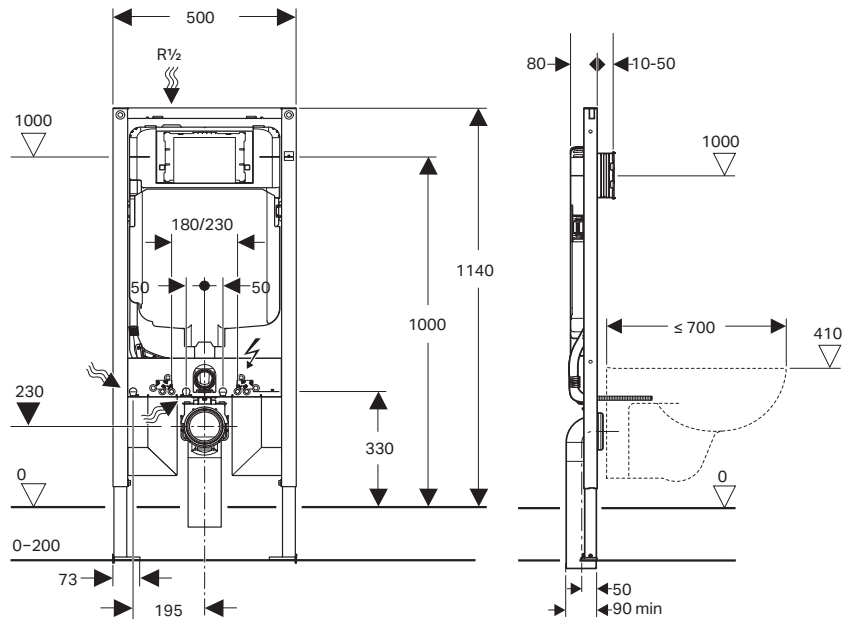

European engineered. Manufactured in Germany.

Sigma8 concealed cisterns

Up to 15 years warranty and spare parts availability of 25 years. Suits all major brands of toilet pans.

Complete peace of mind behind the wall, for the life of the bathroom.

Suits:

Sigma80

Sigma70

Sigma50

Sigma01

Mechanical operation, front press.

WELS 4star

Average flush volume 3.1L

Converts to pneumatic or electronic.

Sigma8 Wall hung pans concealed cistern

1842015