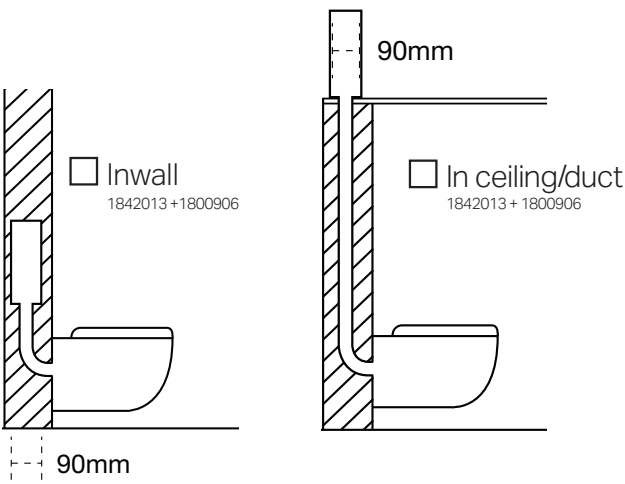

RANGE:

Remotes

INSTALLATION REQUIREMENTS:

To suit in ceiling, in duct or under counter cistern installations.

Compact and stylish with a minimalist design. The remote buttons suit challenging bathroom layouts; they can be placed up to 2 metres from the cistern.
The remote buttons require only slight pressure to activate the flush.

Step 1: Choose your button

Round Remote

- ☐ Chrome
  1811563
- ☐ Satin
  1811564
- ☐ White
  1811562

Sigma round remote
Compatible with Sigma inwall/ceiling/duct concealed cistern installations.

Square Remote

112mm W x 50mm H

Sigma square remote
Compatible with Sigma inwall/ceiling/duct concealed cistern installations.

- ☐ Brushed stainless steel metal
  1811565
- ☐ White glass
  1811566
- ☐ Black glass
  1811567

Omega square remote
Compatible with Omega under counter low height concealed cistern installations.

- ☐ Brushed stainless steel metal
  1811556
- ☐ White glass
  1811557
- ☐ Black glass
  1811558

Step 2: Sigma:

For Sigma round remote or Sigma square remote buttons choose a pan type and installation below.

Wall hung pans concealed cistern