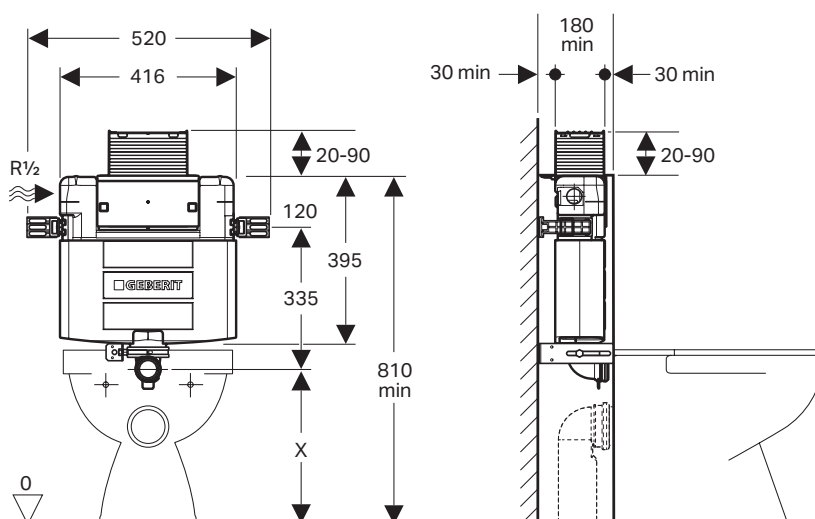

Omega – under counter Back to wall pans concealed cistern

1842017