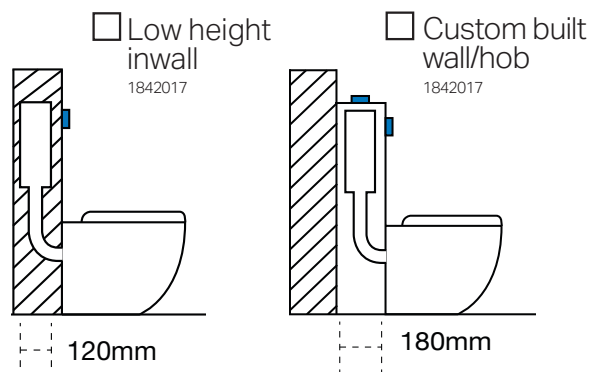

RANGE:

Omega

INSTALLATION REQUIREMENTS:

For under counter or low height concealed cistern installations

Designed for smaller bathroom spaces, Omega concealed cisterns, with their low height construction can comfortably fit under counters, wherever space is at a premium. Geberit Omega cisterns are compatible with all Omega buttons. Geberit's heritage of Swiss precision craftsmanship and engineering excellence ensures that the technology behind the wall will continue to operate for the life of the bathroom.

Step 1: Choose your button

Omega60

184mm W x 114mm H

- ☐ Brushed chrome metal
  1811555
- ☐ White glass
  1811553
- ☐ Black glass
  1811554

Omega60 requires minimum 30mm wall thickness.

Omega20

212mm W x 142mm H

- ☐ Chrome/satin/chrome
  1811552
- ☐ Satin/chrome/satin
  1811551
- ☐ White/chrome/white
  1811549
- ☐ Black/chrome/black
  1811550

Step 2: Choose your pan type and installation

Wall hung pans concealed cistern

Back to wall pans concealed cistern