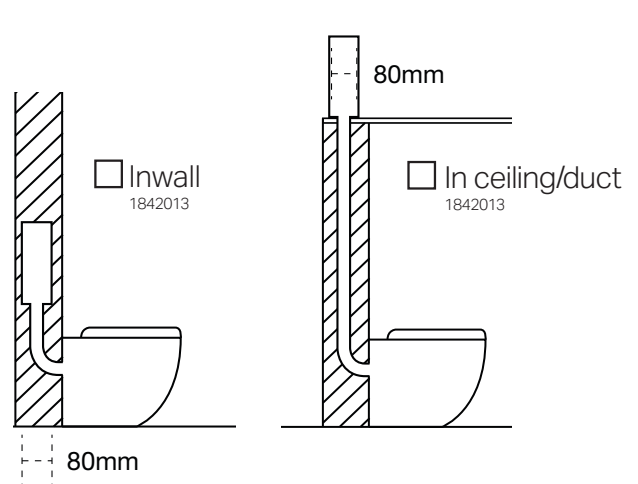

Back to wall pans concealed cistern

* Alternative access is required to service the cistern. Note: Buttons can be installed up to 2m away from cistern.