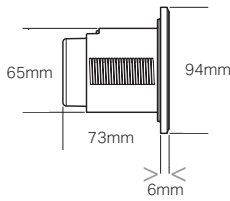

RANGE:

Remotes

INSTALLATION REQUIREMENTS:

To suit in ceiling, in duct or under counter cistern installations.

Compact and stylish with a minimalist design. The remote buttons suit challenging bathroom layouts; they can be placed up to 2 metres from the cistern.
The remote buttons require only slight pressure to activate the flush.

Step 1: Choose your button

Round Remote

- ☐ Chrome
  1811563
- ☐ Satin
  1811564
- ☐ White
  1811562

Sigma round remote
Compatible with Sigma inwall/ceiling/duct concealed cistern installations.